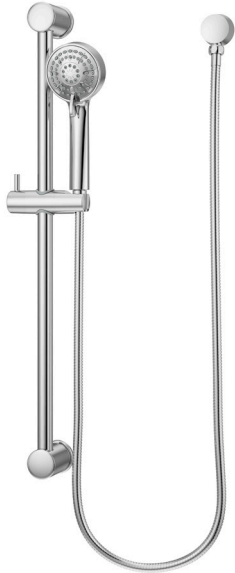

BRUSHED NICKEL

BTB-SSQ1GS 18" TOWEL BAR
 BTB-SSQ2GS 24" TOWEL BAR
 BRH-SSQGS ROBE HOOK
 BPH-SSQGS TP HOLDER
 BRB-SSQGS TOWEL RING

MATTE BLACK

BTB-SSQ1B 18" TOWEL BAR
 BTB-SSQ2B 24" TOWEL BAR
 BRH-SSQB ROBE HOOK
 BPH-SSQB TP HOLDER
 BRB-SSQB TOWEL RING

CONTEMPRA

POLISHED CHROME

BTB-NC1C 18" TOWEL BAR
 BTB-NC2C 24" TOWEL BAR
 BRH-NC1C ROBE HOOK
 BPH-NC1C TP HOLDER
 BRB-NC1C TOWEL RING

BRUSHED NICKEL

BTB-NC1K 18" TOWEL BAR
 BTB-NC2K 24" TOWEL BAR
 BRH-NC1K ROBE HOOK
 BPH-NC1K TP HOLDER
 BRB-NC1K TOWEL RING

MATTE BLACK

BTB-NC1B 18" TOWEL BAR
 BTB-NC2B 24" TOWEL BAR
 BRH-NC1B ROBE HOOK
 BPH-NC1B TP HOLDER
 BRB-NC1B TOWEL RING

POLISHED CHROME

BRUSHED NICKEL

MATTE BLACK

ADA Compliant

HAND SHOWER ON SLIDE BAR

LG16-500X

LG16-510X

LG16-500C **POLISHED CHROME**
 LG16-500K **BRUSHED NICKEL**
 LG16-500D **POLISHED NICKEL**
 LG16-500B **MATTE BLACK**
 LG16-500Y **TUSCAN BRONZE**
 LG16-500BG **BRUSHED GOLD**

LG16-510C **POLISHED CHROME**
 LG16-510K **BRUSHED NICKEL**
 LG16-510D **POLISHED NICKEL**
 LG16-510B **MATTE BLACK**
 LG16-510Y **TUSCAN BRONZE**
 LG16-510BG **BRUSHED GOLD**